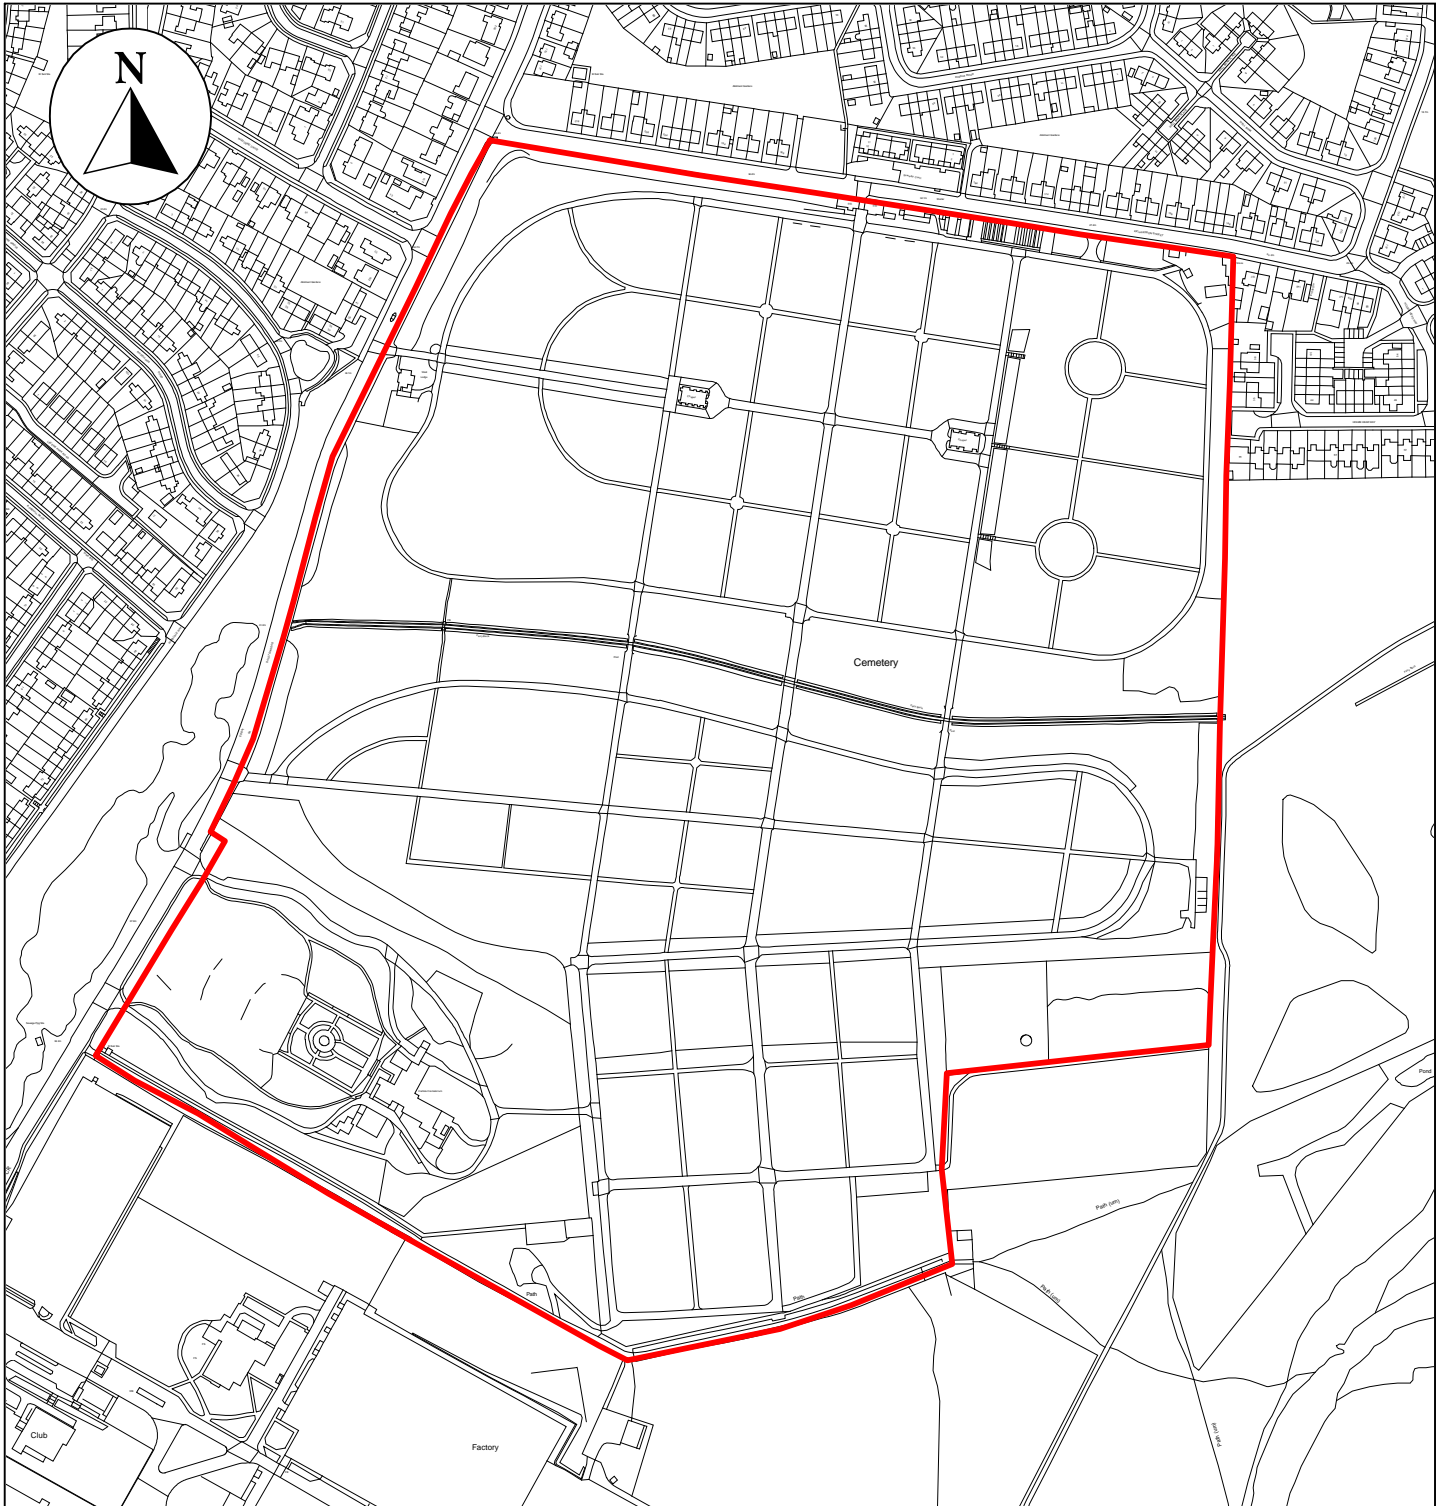

Public Space Protection Order Cumberland Council 2024

ANTI-SOCIAL BEHAVIOUR CRIME AND
POLICING ACT 2014

Carlisle City Cemetery, Richardson Street, Carlisle, CA2 6AL

Neighbourhoods
Education and Enforcement
Allerdale House
Workington
CA14 3YJ

Scale: 1 : 4,500
Date: February 2024

©crown copyright database rights 2024
ordnance survey AC0000861732